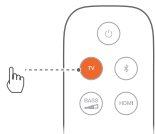

TV

HDMI ARC

OPTICAL