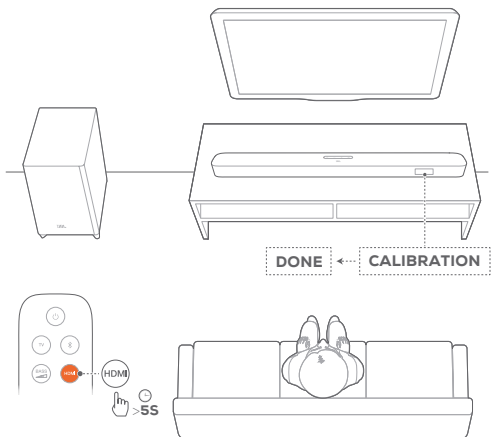

OPTICAL

HDMI IN

EN The subwoofer and the soundbar will be paired automatically when both are powered on.

ZH-CN 当低音炮和条形音响主机均启动时，两个设备会自动配对。

EN For software upgrade.

ZH-CN 用于软件升级。

EN

Automatic MultiBeam Calibration

With Automatic MultiBeam™ Calibration (AMC), your surround sound experience can be optimized for your favorite seating position.

ZH-CN

MultiBeam 自动校准

借助MultiBeam 自动校准 (Automatic MultiBeam™ Calibration, AMC), 您可基于您所偏好的聆听位置优化您的环绕声体验。