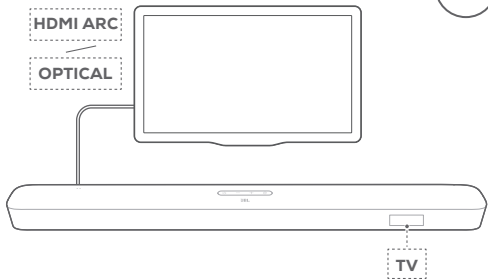

TV

HDMI ARC

OPTICAL