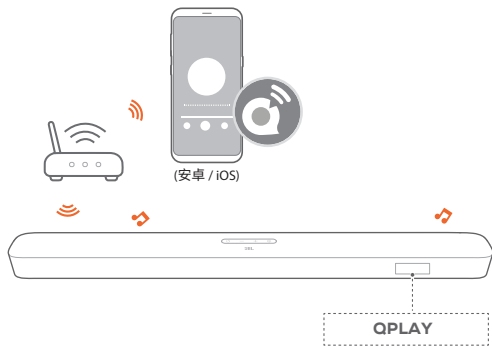

BT PAIRING

(安卓 / iOS)

QPLAY READY

← SETUP WIFI

EN

Add the soundbar to your home Wi-Fi network: **Option A:** Launch the WeChat app on your mobile phone and then scan the above QR code, or search for the Mini Program "JBL家用音响设置". Follow the onscreen instructions to complete setup.

ZH-CN

将条形音响接入您的家庭无线网络: **选项A:** 在手机上开启微信, 然后扫描二维码或搜索小程序"JBL家用音响设置"。按照屏幕提示完成设置。

EN

Stream music from QQMusic to the soundbar: Launch the QQMusic app on your mobile phone, play music and tap the QPlay icon to select "JBL Bar 5.1 xxxx" as speaker.