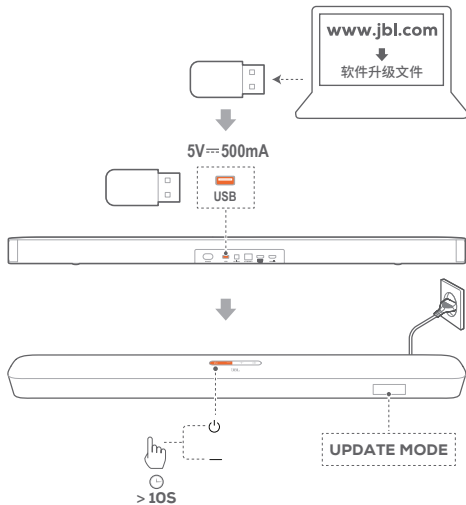

OPTICAL

HDMI IN

EN The subwoofer and the soundbar will be paired automatically when both are powered on.

ZH-CN 当低音炮和条形音响主机均启动时，两个设备会自动配对。

EN For software upgrade.

ZH-CN 用于软件升级。

EN

Automatic MultiBeam Calibration

With Automatic MultiBeam™ Calibration (AMC), your surround sound experience can be optimized for your favorite seating position.

ZH-CN

MultiBeam 自动校准

借助MultiBeam 自动校准 (Automatic MultiBeam™ Calibration, AMC), 您可基于您所偏好的聆听位置优化您的环绕声体验。