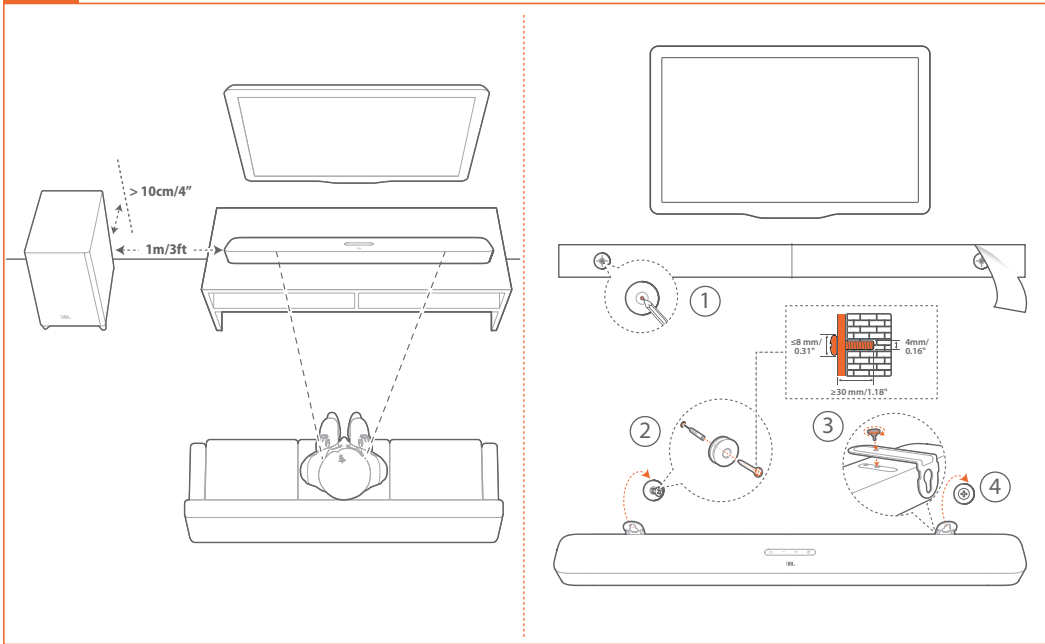

QUICK START GUIDE

BAR 5.1 SURROUND

EN Before using this product, read the safety sheet carefully.

ZH-CN 使用本产品前, 请仔细阅读安全说明书。

EN *Power cord quantity and plug type vary by regions.

ZH-CN *电源线数量和插头类型因区域而异。

HDMI OUT (TV ARC)

OPTICAL

HDMI IN

EN The subwoofer and the soundbar will be paired automatically when both are powered on.

ZH-CN 当低音炮和条形音响主机均启动时，两个设备会自动配对。

EN For software upgrade.

ZH-CN 用于软件升级。

EN

Automatic MultiBeam Calibration

With Automatic MultiBeam™ Calibration (AMC), your surround sound experience can be optimized for your favorite seating position.

ZH-CN

MultiBeam 自动校准

借助MultiBeam 自动校准 (Automatic MultiBeam™ Calibration, AMC), 您可基于您所偏好的聆听位置优化您的环绕声体验。

Dimensions:

- Dimensions (W x H x D):
1018 x 58 x 100mm / 40.1" x 2.3" x 3.9"
(Soundbar); 305 x 440 x 305mm /
12.0" x 17.3" x 12.0" (Subwoofer)
- Weight: 3.06Kg (Soundbar);
10.62Kg (Subwoofer)
- Packaging dimensions (W x H x D):
1105 x 382 x 488 mm / 43.5" x 15.0" x 19.2"
- Packaging weight (Gross weight):
16.8 Kg