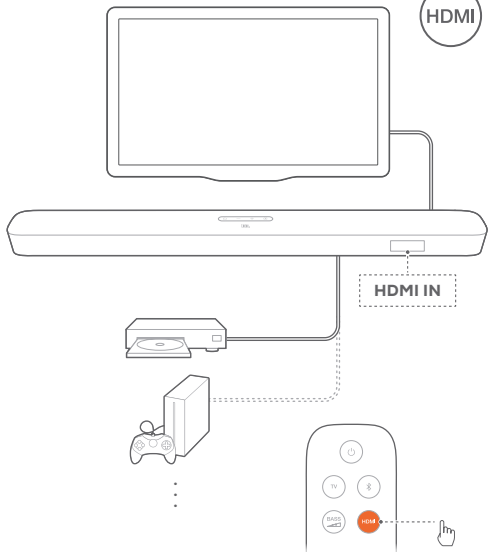

TV

HDMI ARC

OPTICAL

HDMI

HDMI IN

①

②

< 10 m / 33 ft